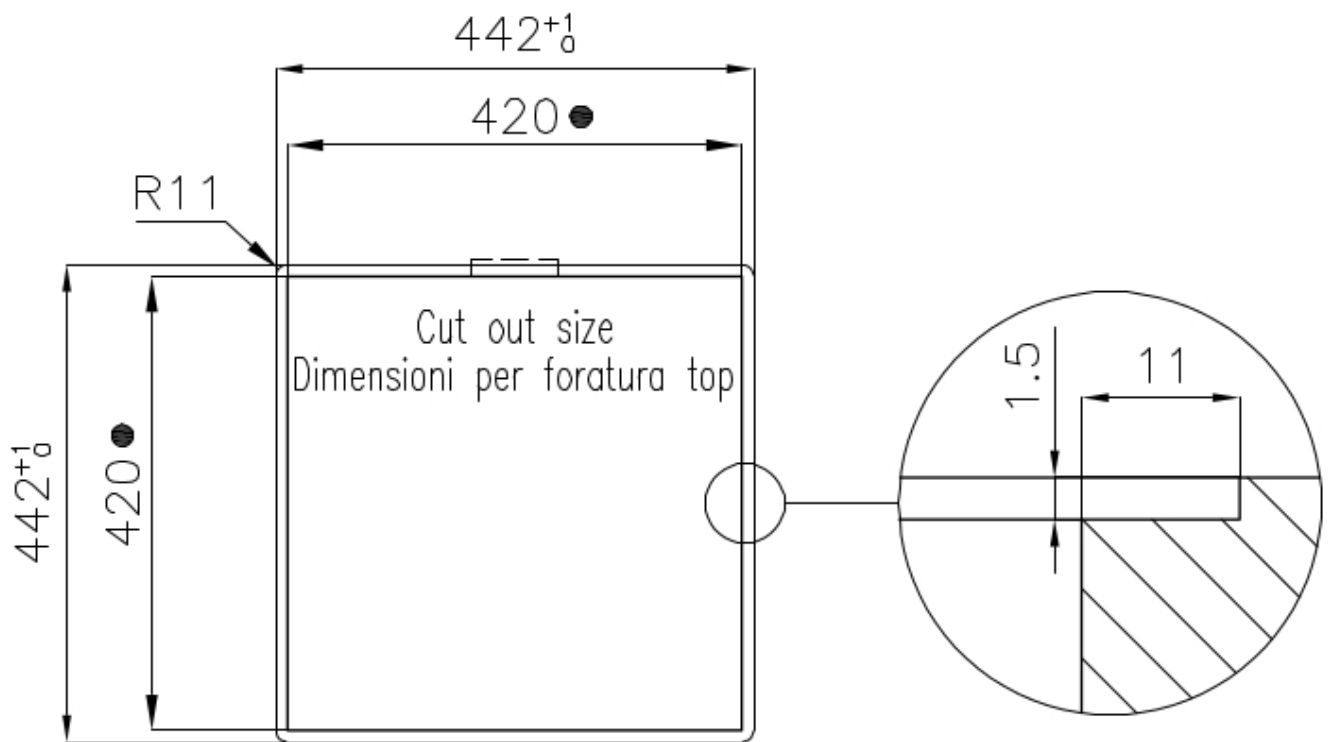

Intaglio per il troppo-pieno
Recess for housing the over-flow

- Built-in cut out for FTS – Foratura per installazione FTS

GALLERY