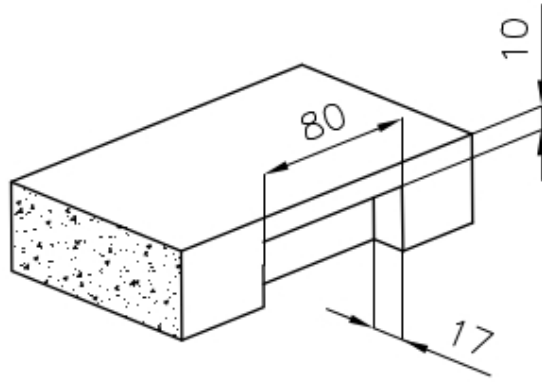

Intaglio per il troppo-pieno
Recess for housing the over-flow